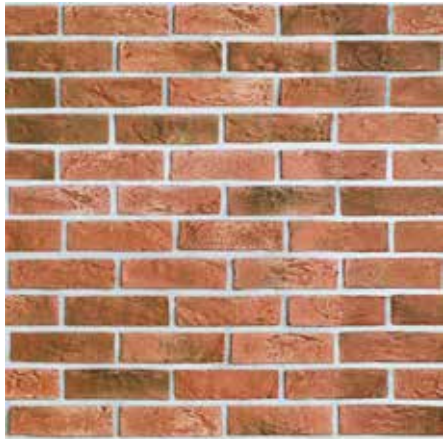

1.0 | ALPHA CHAMELEON

Tinted Woodwork

Honey Oak

Modern Style Boarding

Forest Tree

Natural Oak

Swedish Pine

Vintage Style Parquet

Brick

Red Brick

Parquet

Stone

Meadow

Stone Wall

Fabric Polka-dot

Moss