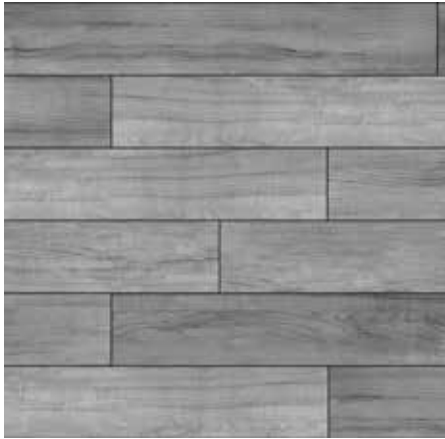

1.0 | ALPHA CHAMELEON

Tinted Woodwork

Honey Oak

Modern Style Boarding

Forest Tree

Natural Oak

Swedish Pine

Vintage Style Parquet

Brick

Red Brick

Parquet

Stone

Meadow

Stone Wall

Fabric Polka-dot

Moss