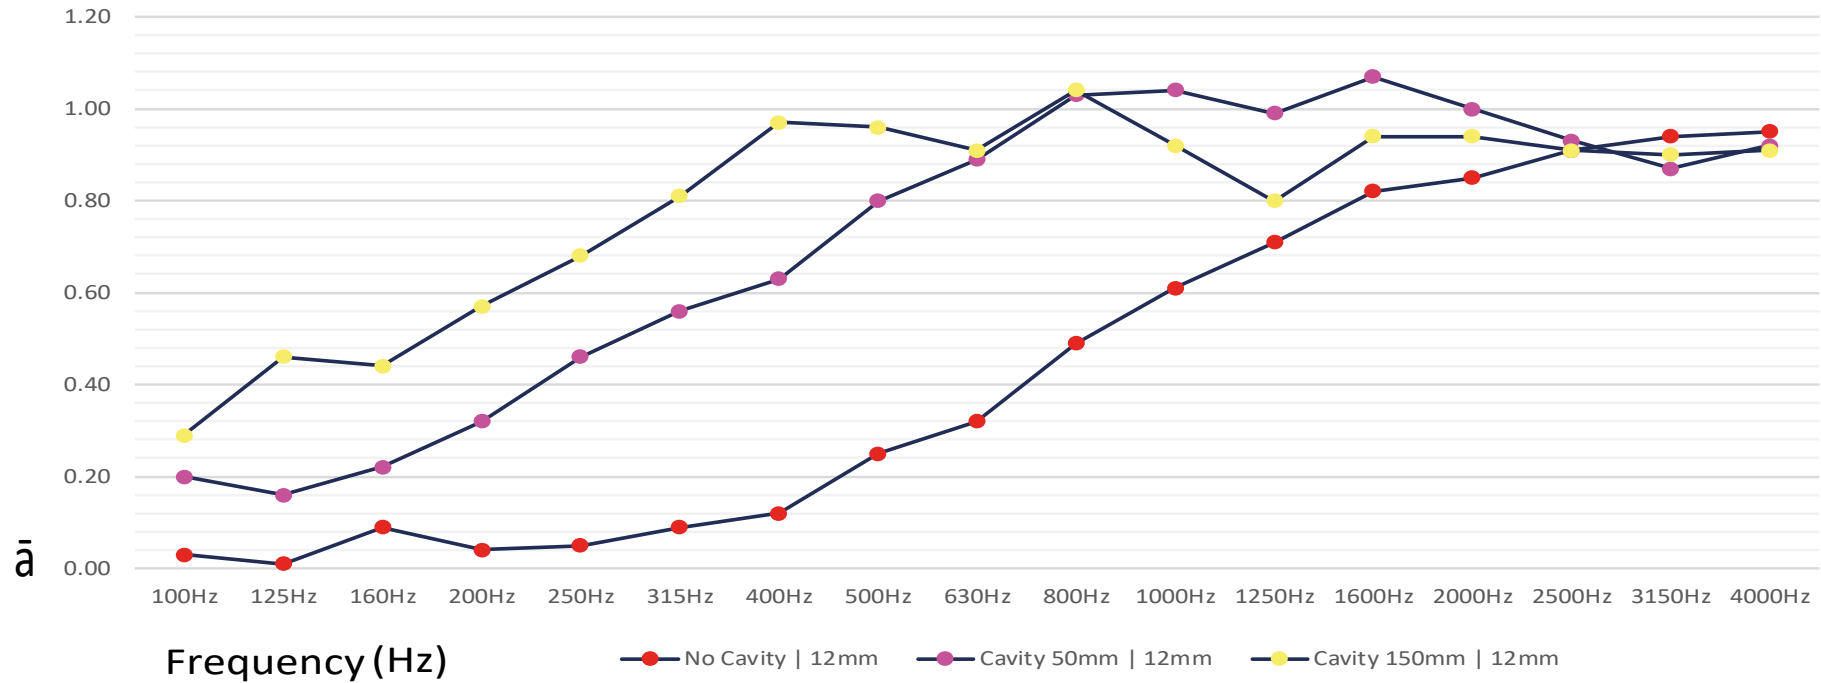

1.1 | ALPHA 12mm ACOUSTIC DATA

Acoustic Test Report Alpha

"We exist to design, manufacture and supply the future of interior acoustic products."

sales@techmaterials.co.uk

+0044 01952 947390

www.techmaterials.co.uk

Telford, Shropshire, TF7 4QP